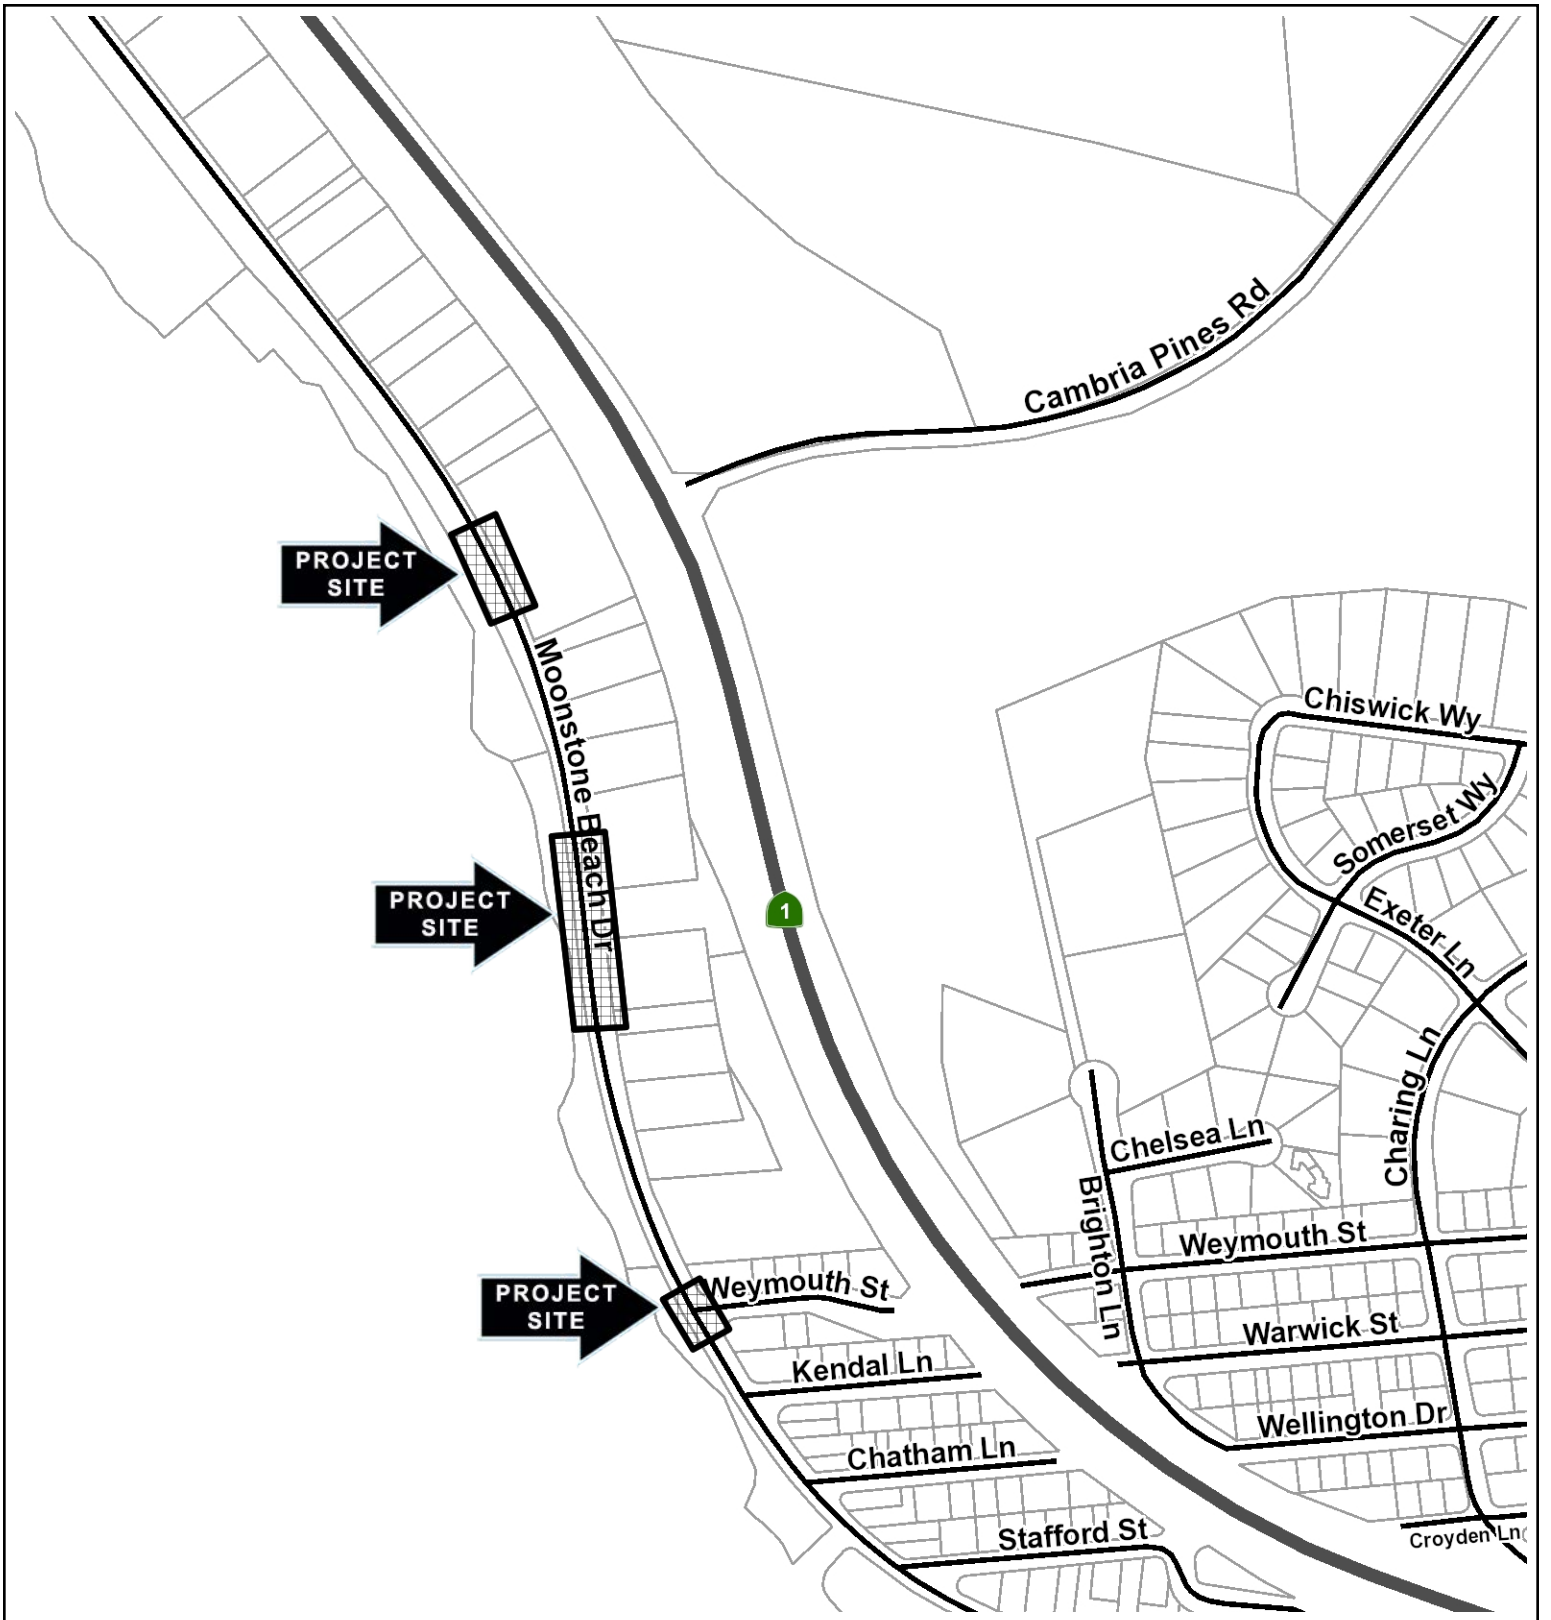

VICINITY MAP
**METAL BEAM GUARDRAIL AND END
TREATMENT UPGRADE**
Cambria, CA
COUNTY OF SAN LUIS OBISPO
DEPARTMENT OF PUBLIC WORKS

Map by: AARON
YONKER
Printed: 12/21/2021