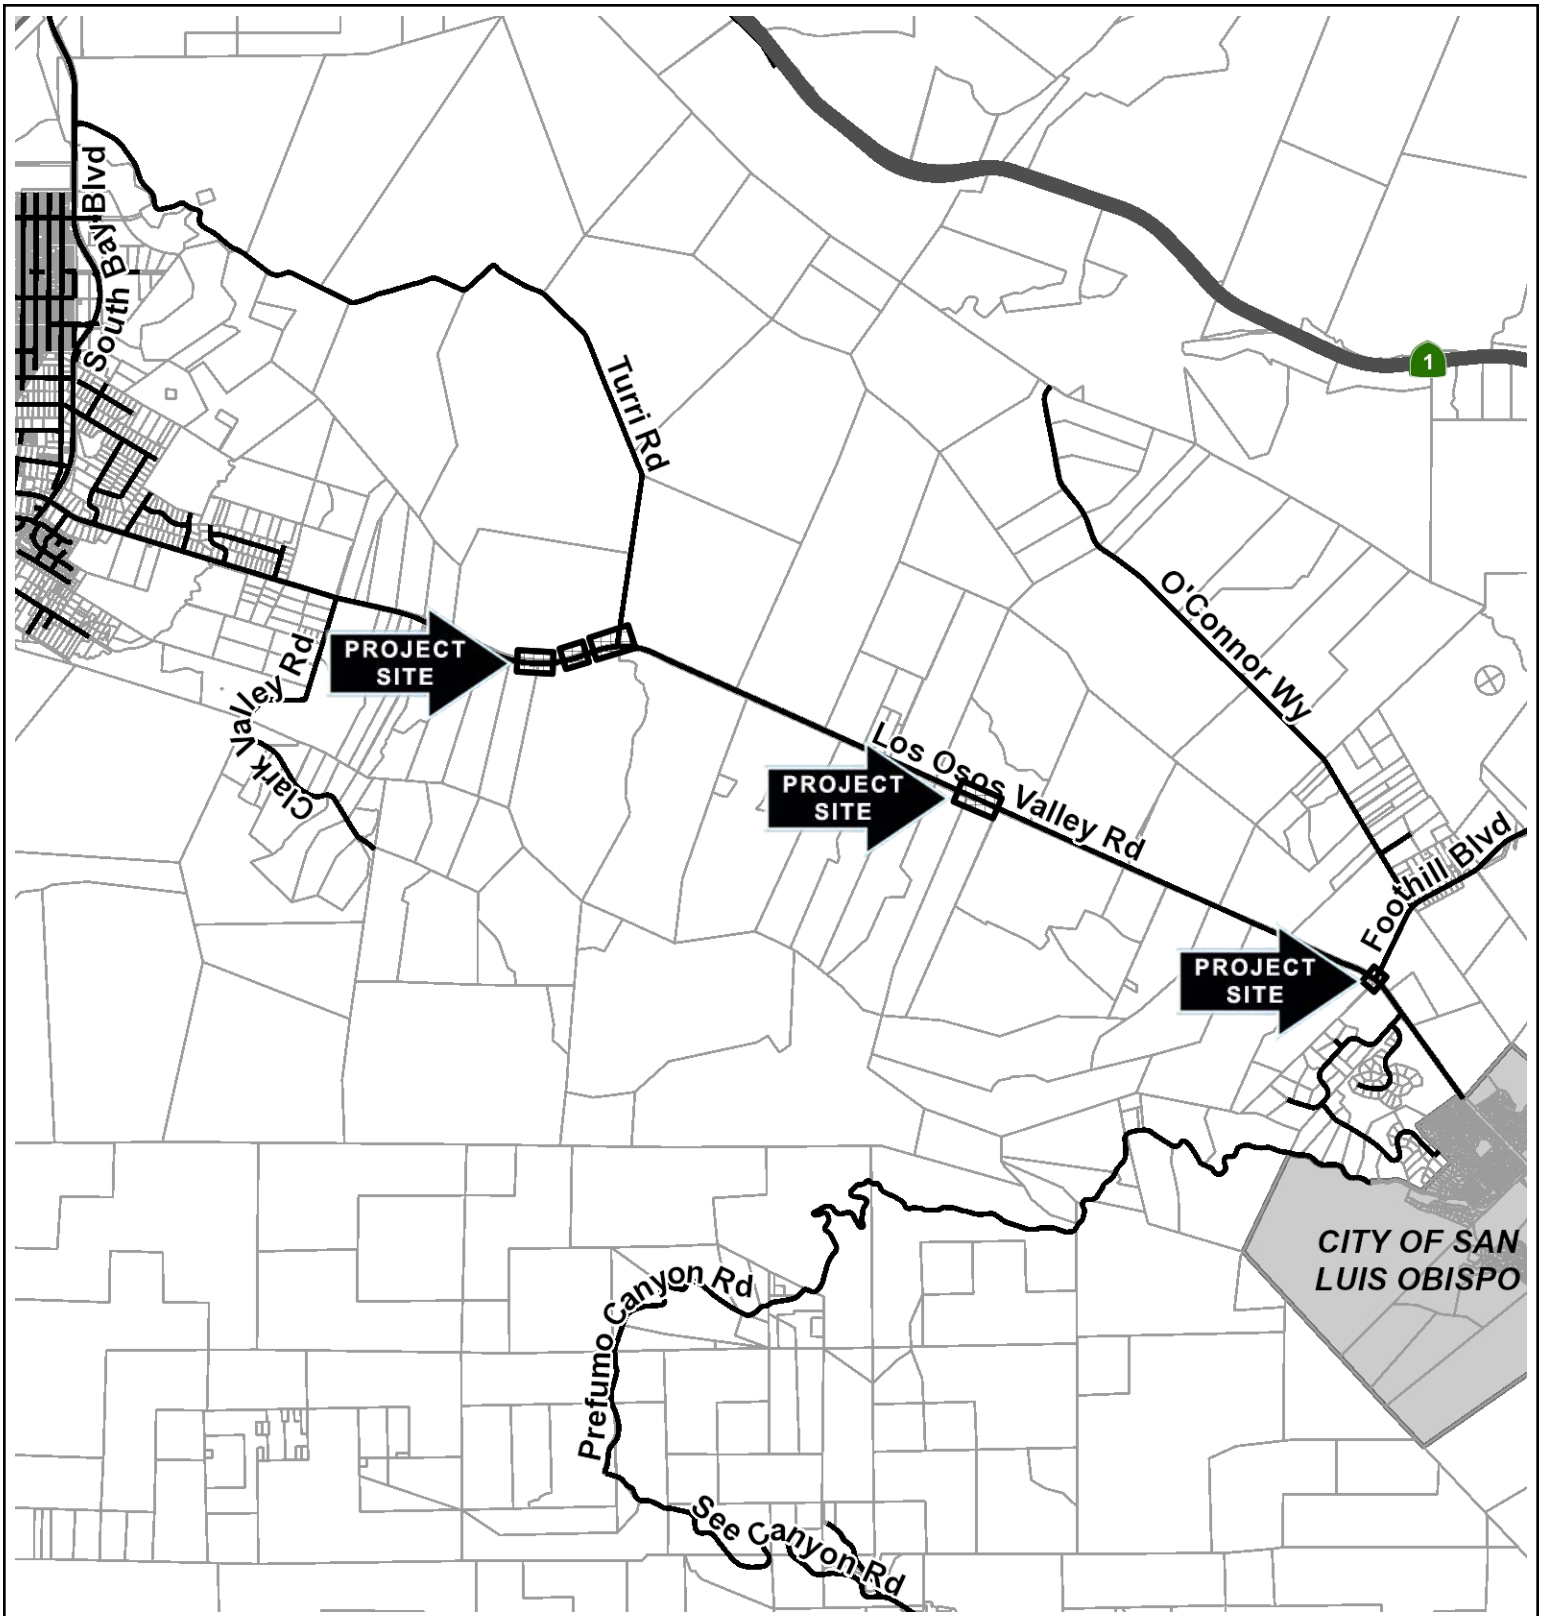

VICINITY MAP
**METAL BEAM GUARDRAIL AND END
TREATMENT UPGRADE**
Los Osos, CA
COUNTY OF SAN LUIS OBISPO
DEPARTMENT OF PUBLIC WORKS

1: 58,898

Map by: AARON
YONKER
Printed: 12/21/2021