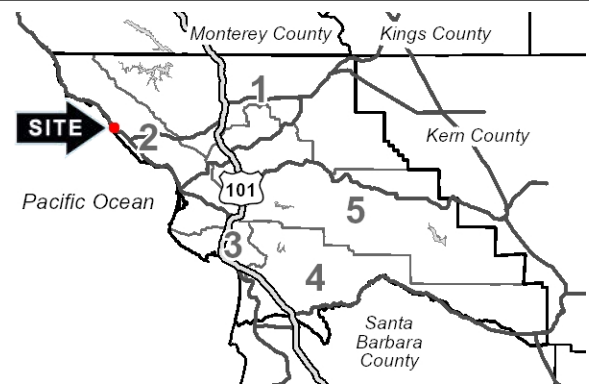

Map by: AARON
YONKER
Printed: 12/21/2021