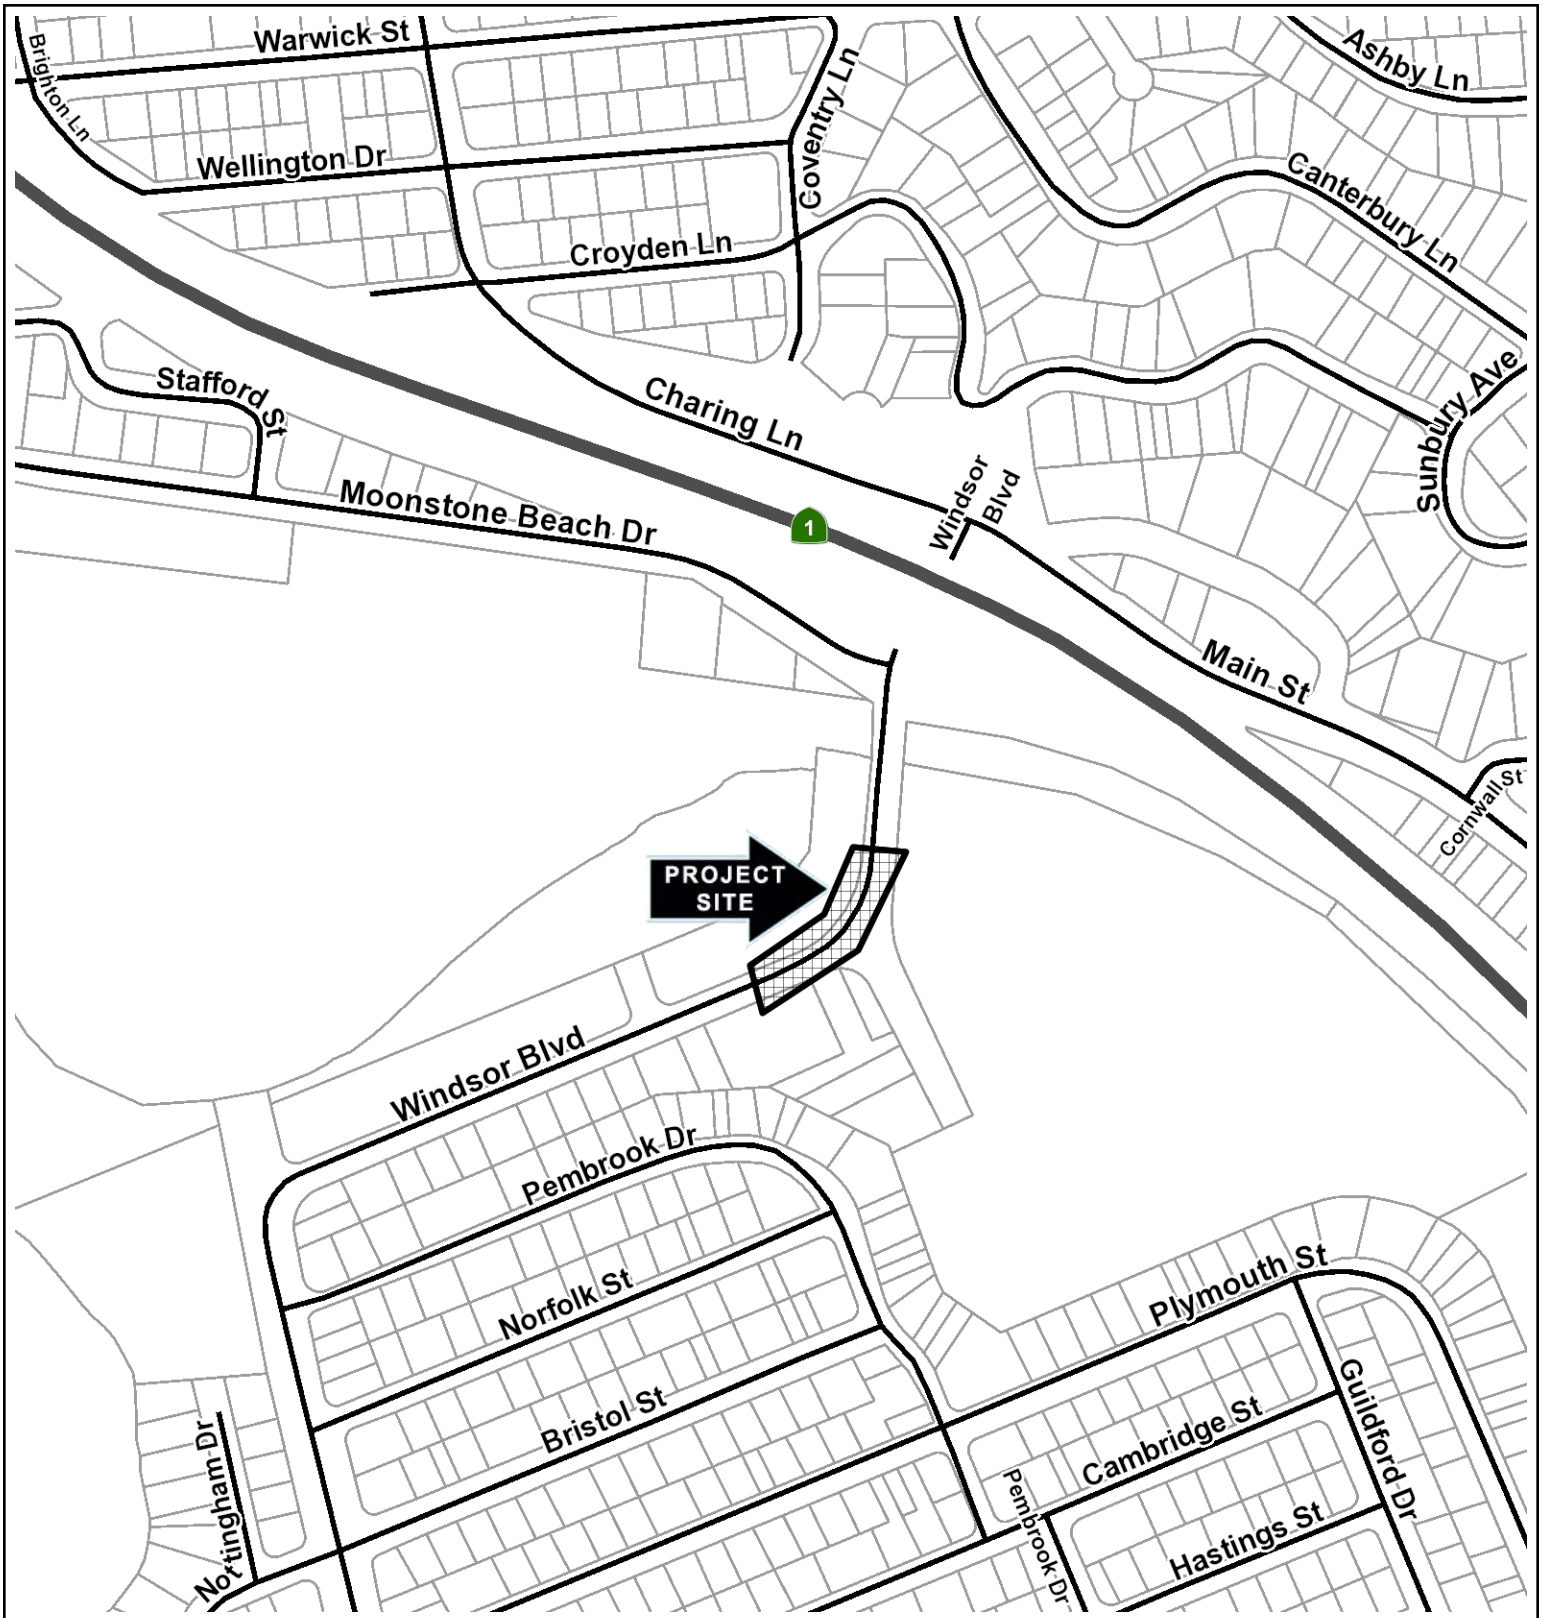

VICINITY MAP
**METAL BEAM GUARDRAIL AND END
TREATMENT UPGRADE**
Cambria, CA
COUNTY OF SAN LUIS OBISPO
DEPARTMENT OF PUBLIC WORKS