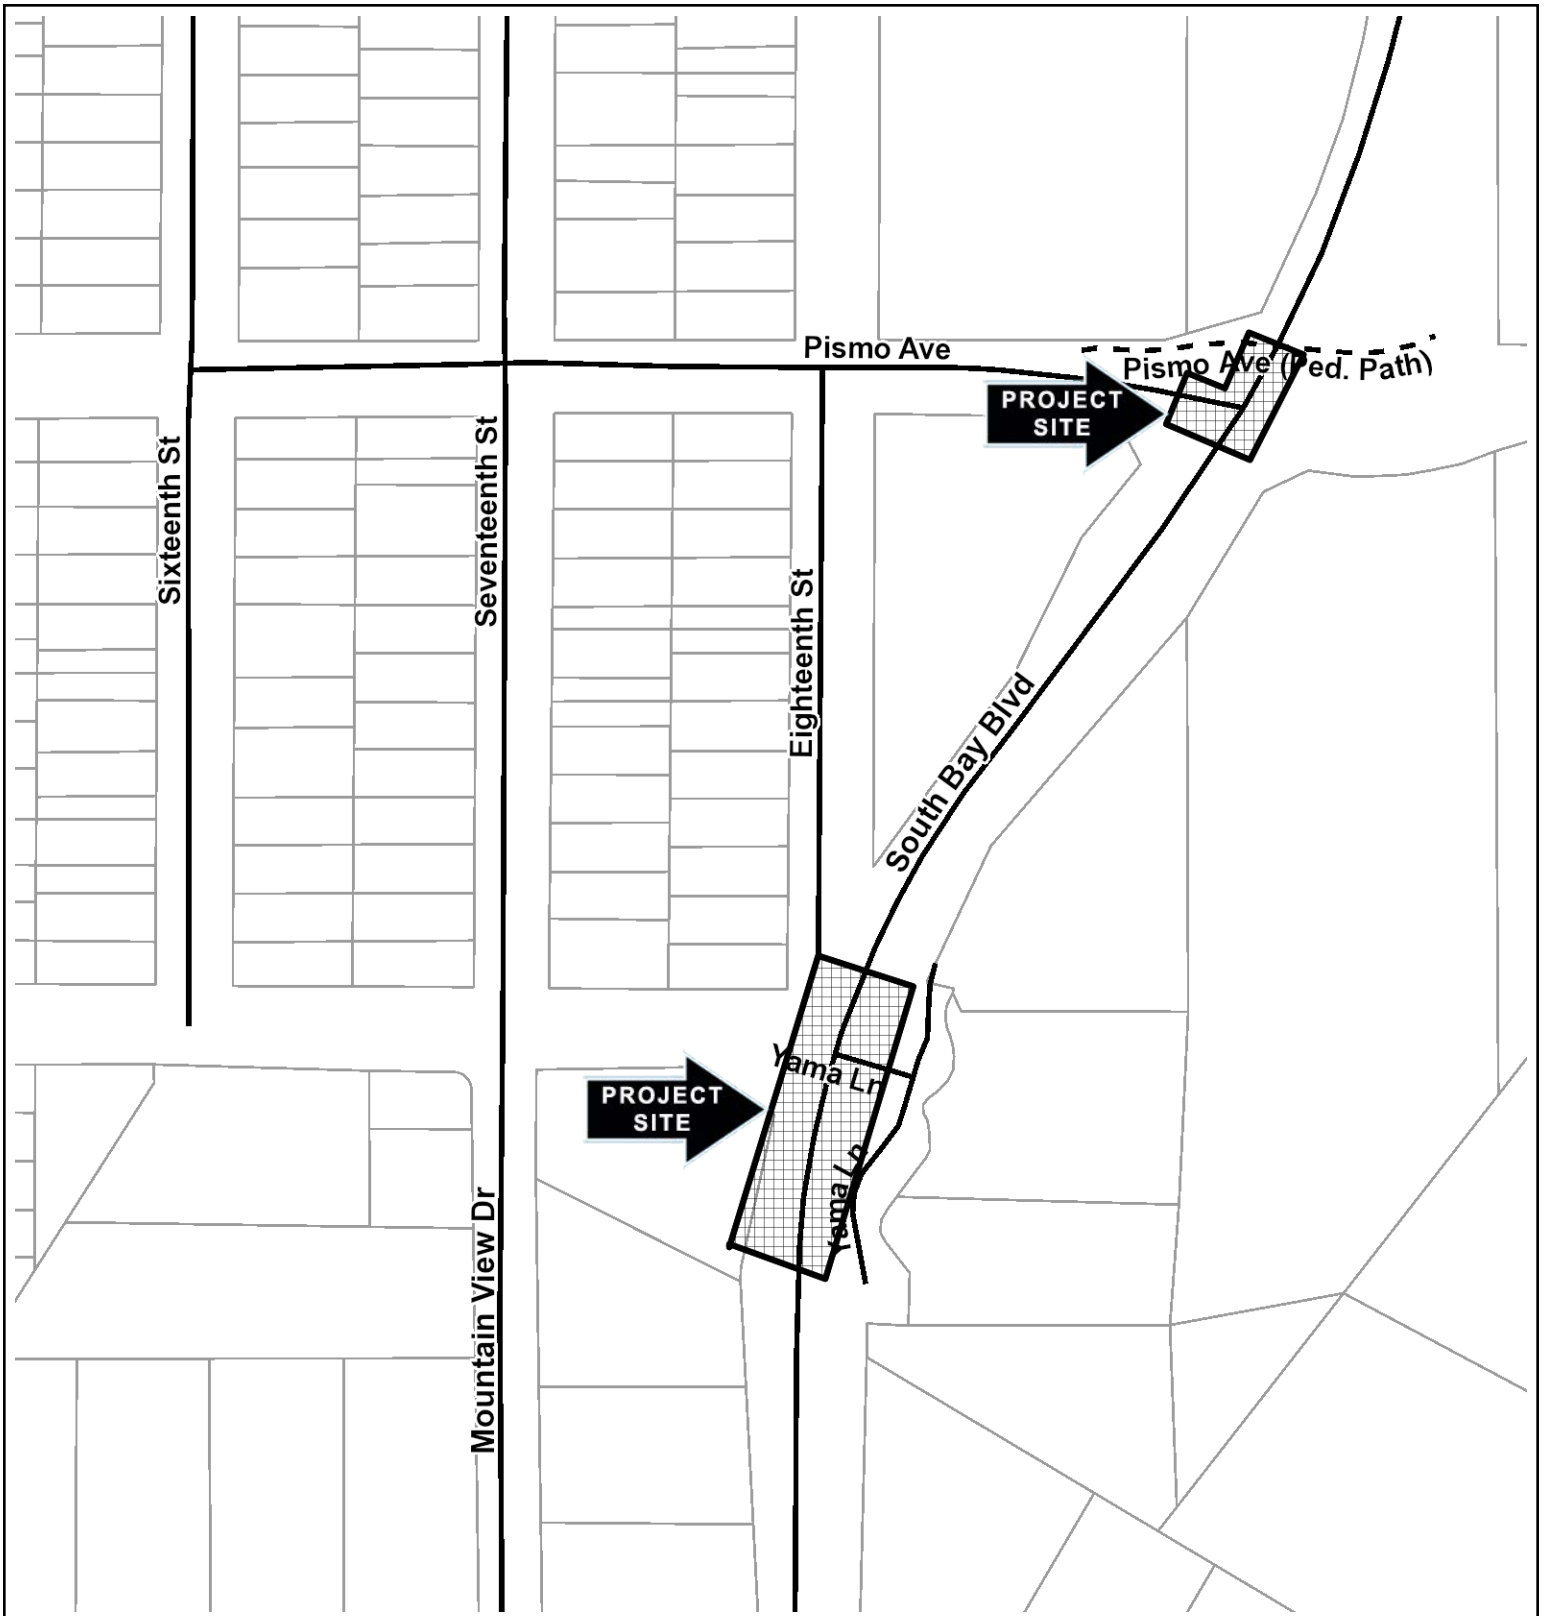

VICINITY MAP
**METAL BEAM GUARDRAIL AND END
TREATMENT UPGRADE**
Los Osos, CA
COUNTY OF SAN LUIS OBISPO
DEPARTMENT OF PUBLIC WORKS

1: 15,840

Map by: AARON
YONKER
Printed: 12/21/2021

VICINITY MAP
**METAL BEAM GUARDRAIL AND END
 TREATMENT UPGRADE**
 Los Osos, CA
 COUNTY OF SAN LUIS OBISPO
 DEPARTMENT OF PUBLIC WORKS

Map by: AARON
 YONKER
 Printed: 12/21/2021

VICINITY MAP
**METAL BEAM GUARDRAIL AND END
 TREATMENT UPGRADE**
Los Osos, CA
 COUNTY OF SAN LUIS OBISPO
 DEPARTMENT OF PUBLIC WORKS

Map by: AARON
 YONKER
 Printed: 12/21/2021