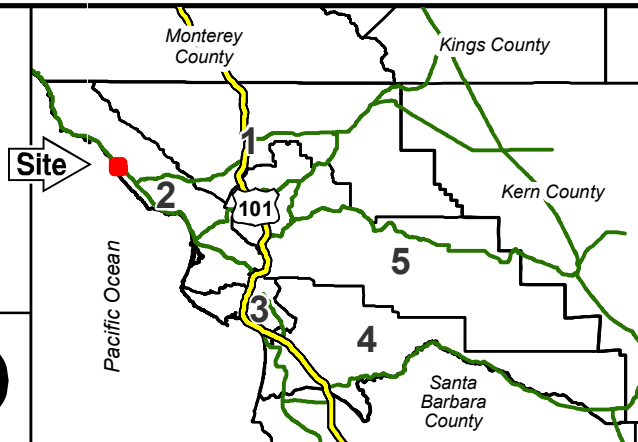

VICINITY MAP
Asphalt Overlay
Various County Roads
SITE 1 - North Cambria, CA
PROJECT NO. 300628
 COUNTY OF SAN LUIS OBISPO
 DEPARTMENT OF PUBLIC WORKS

1:12,000
 0 500 1,000
 Feet

Map by: BJclose
 Date: 9/3/2021

VICINITY MAP
Asphalt Overlay
Various County Roads
SITE 2 - North Cambria, CA
PROJECT NO. 300628
 COUNTY OF SAN LUIS OBISPO
 DEPARTMENT OF PUBLIC WORKS

1:12,000
 0 500 1,000
 Feet

Map by: BJclose
 Date: 9/3/2021

VICINITY MAP
Asphalt Overlay
Various County Roads
SITE 3 - South Cambria, CA
PROJECT NO. 300628
 COUNTY OF SAN LUIS OBISPO
 DEPARTMENT OF PUBLIC WORKS

1:12,000
 0 500 1,000
 Feet

Map by: BJclose
 Date: 9/3/2021