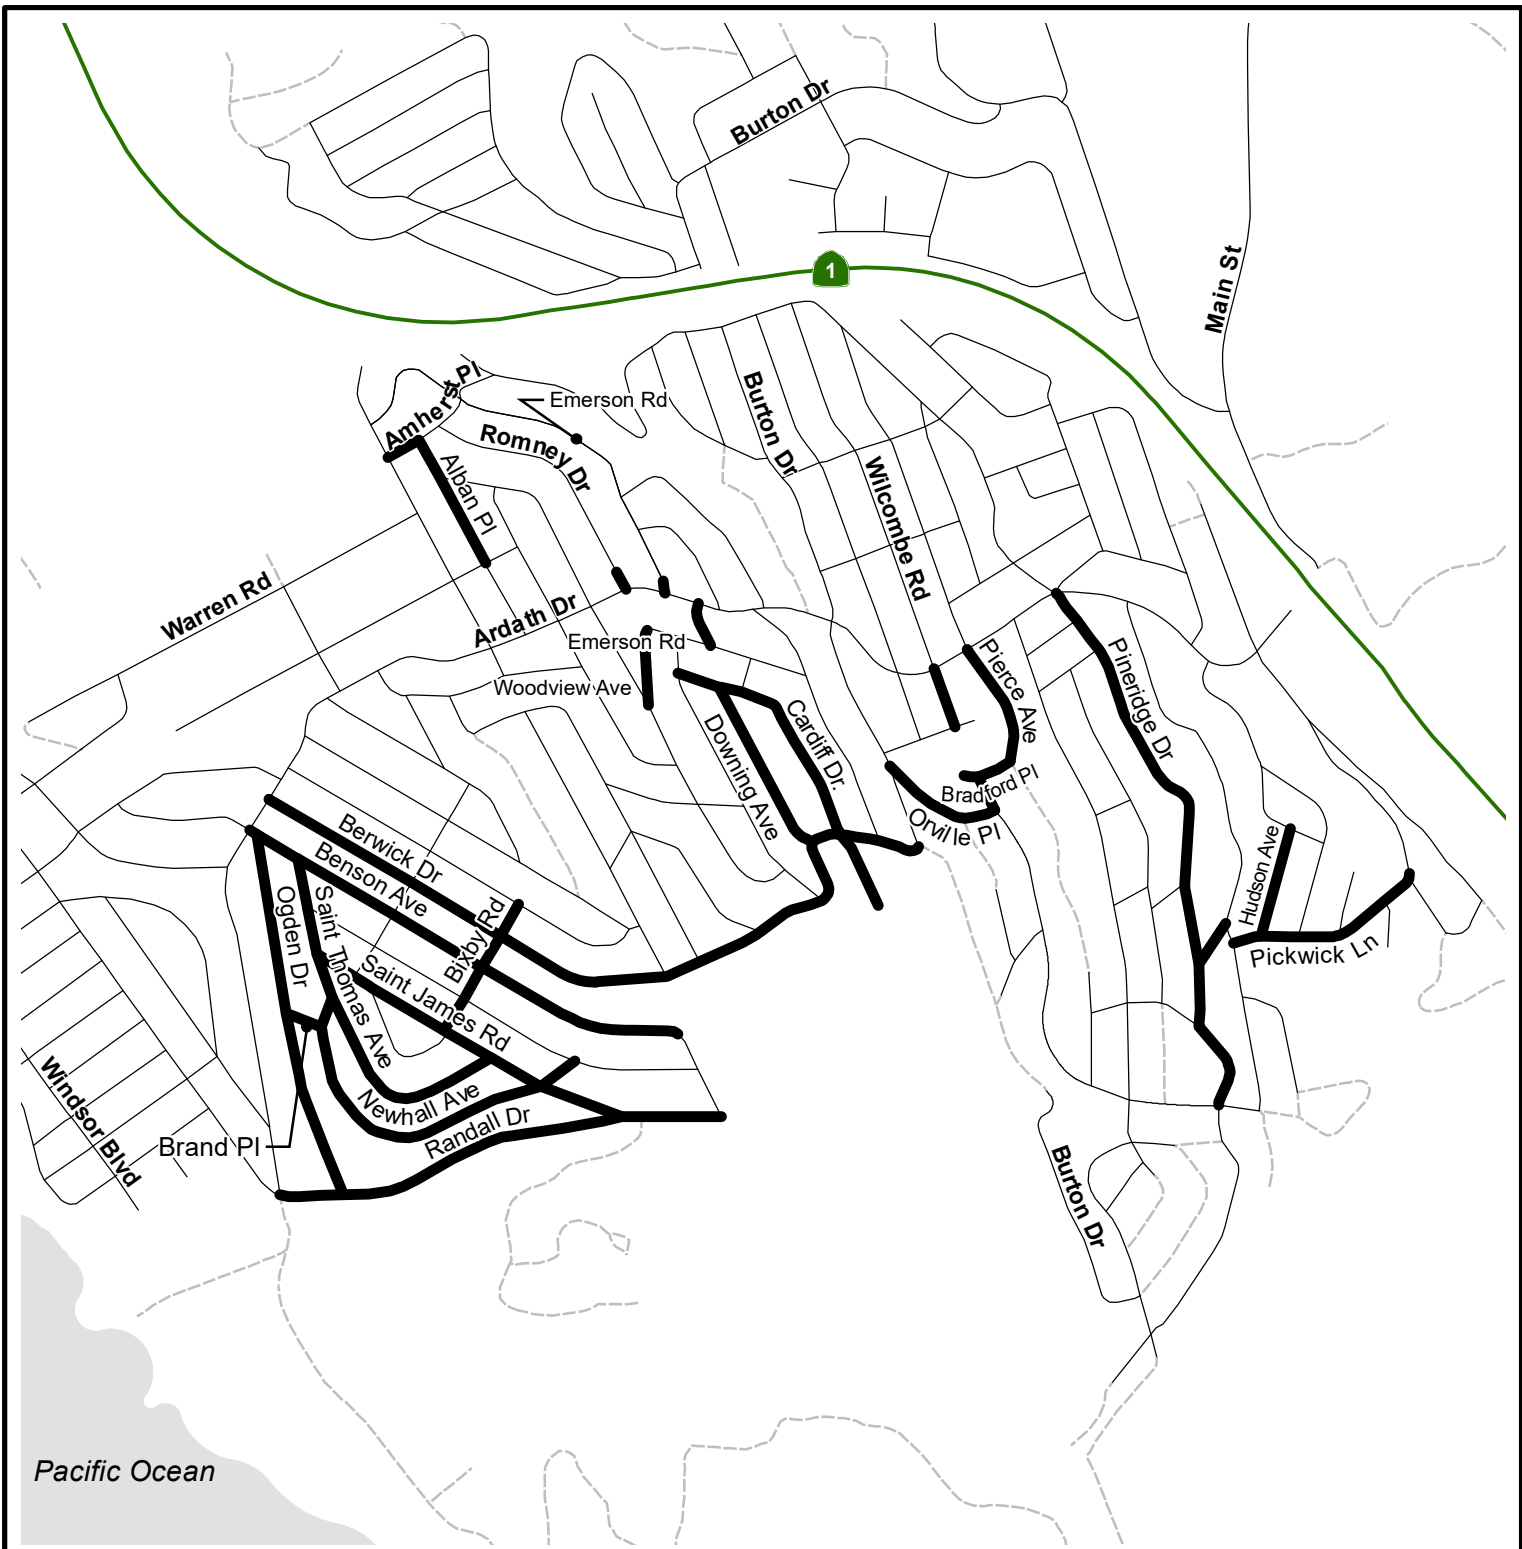

VICINITY MAP
Asphalt Overlay
Various County Roads
SITE 1 - North Cambria, CA
PROJECT NO. 300628
 COUNTY OF SAN LUIS OBISPO
 DEPARTMENT OF PUBLIC WORKS

1:12,000
 0 500 1,000
 Feet

Map by: BJclose
 Date: 9/3/2021

VICINITY MAP
Asphalt Overlay
Various County Roads
SITE 2 - North Cambria, CA
PROJECT NO. 300628
 COUNTY OF SAN LUIS OBISPO
 DEPARTMENT OF PUBLIC WORKS

1:12,000
 0 500 1,000
 Feet

Map by: BJclose
 Date: 9/3/2021

VICINITY MAP
Asphalt Overlay
Various County Roads
SITE 3 - South Cambria, CA
PROJECT NO. 300628
 COUNTY OF SAN LUIS OBISPO
 DEPARTMENT OF PUBLIC WORKS

1:12,000
 0 500 1,000
 Feet

Map by: BJclose
 Date: 9/3/2021