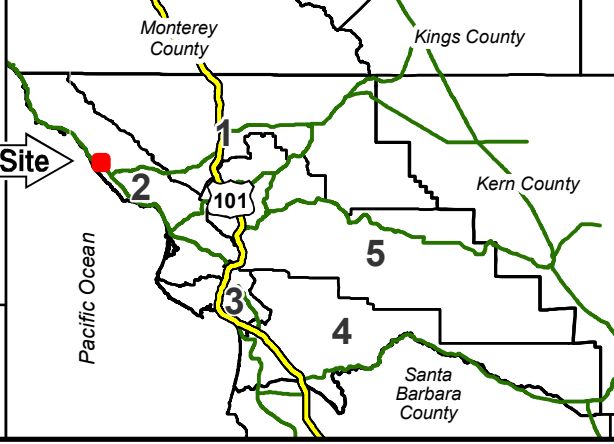

VICINITY MAP
Asphalt Overlay
Various County Roads
SITE 1 - North Cambria, CA
PROJECT NO. 300628
 COUNTY OF SAN LUIS OBISPO
 DEPARTMENT OF PUBLIC WORKS

1:12,000
 0 500 1,000
 Feet

Map by: BJclose
 Date: 9/3/2021

VICINITY MAP
Asphalt Overlay
Various County Roads
SITE 2 - North Cambria, CA
PROJECT NO. 300628
 COUNTY OF SAN LUIS OBISPO
 DEPARTMENT OF PUBLIC WORKS

1:12,000
 0 500 1,000
 Feet

Map by: BJclose
 Date: 9/3/2021

VICINITY MAP
Asphalt Overlay
Various County Roads
SITE 3 - South Cambria, CA
PROJECT NO. 300628
 COUNTY OF SAN LUIS OBISPO
 DEPARTMENT OF PUBLIC WORKS

1:12,000
 0 500 1,000
 Feet

Map by: BJclose
 Date: 9/3/2021