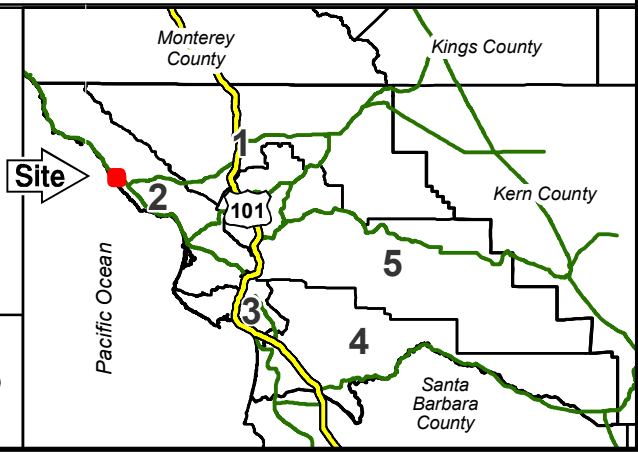

VICINITY MAP
Asphalt Overlay
Various County Roads
SITE 1 - North Cambria, CA
PROJECT NO. 300628
 COUNTY OF SAN LUIS OBISPO
 DEPARTMENT OF PUBLIC WORKS

1:12,000
 0 500 1,000
 Feet

Map by: BJclose
 Date: 9/3/2021

VICINITY MAP
Asphalt Overlay
Various County Roads
SITE 2 - North Cambria, CA
PROJECT NO. 300628
 COUNTY OF SAN LUIS OBISPO
 DEPARTMENT OF PUBLIC WORKS

1:12,000
 0 500 1,000
 Feet

Map by: BJclose
 Date: 9/3/2021

VICINITY MAP
Asphalt Overlay
Various County Roads
SITE 3 - South Cambria, CA
PROJECT NO. 300628
 COUNTY OF SAN LUIS OBISPO
 DEPARTMENT OF PUBLIC WORKS

1:12,000
 0 500 1,000
 Feet

Map by: BJclose
 Date: 9/3/2021