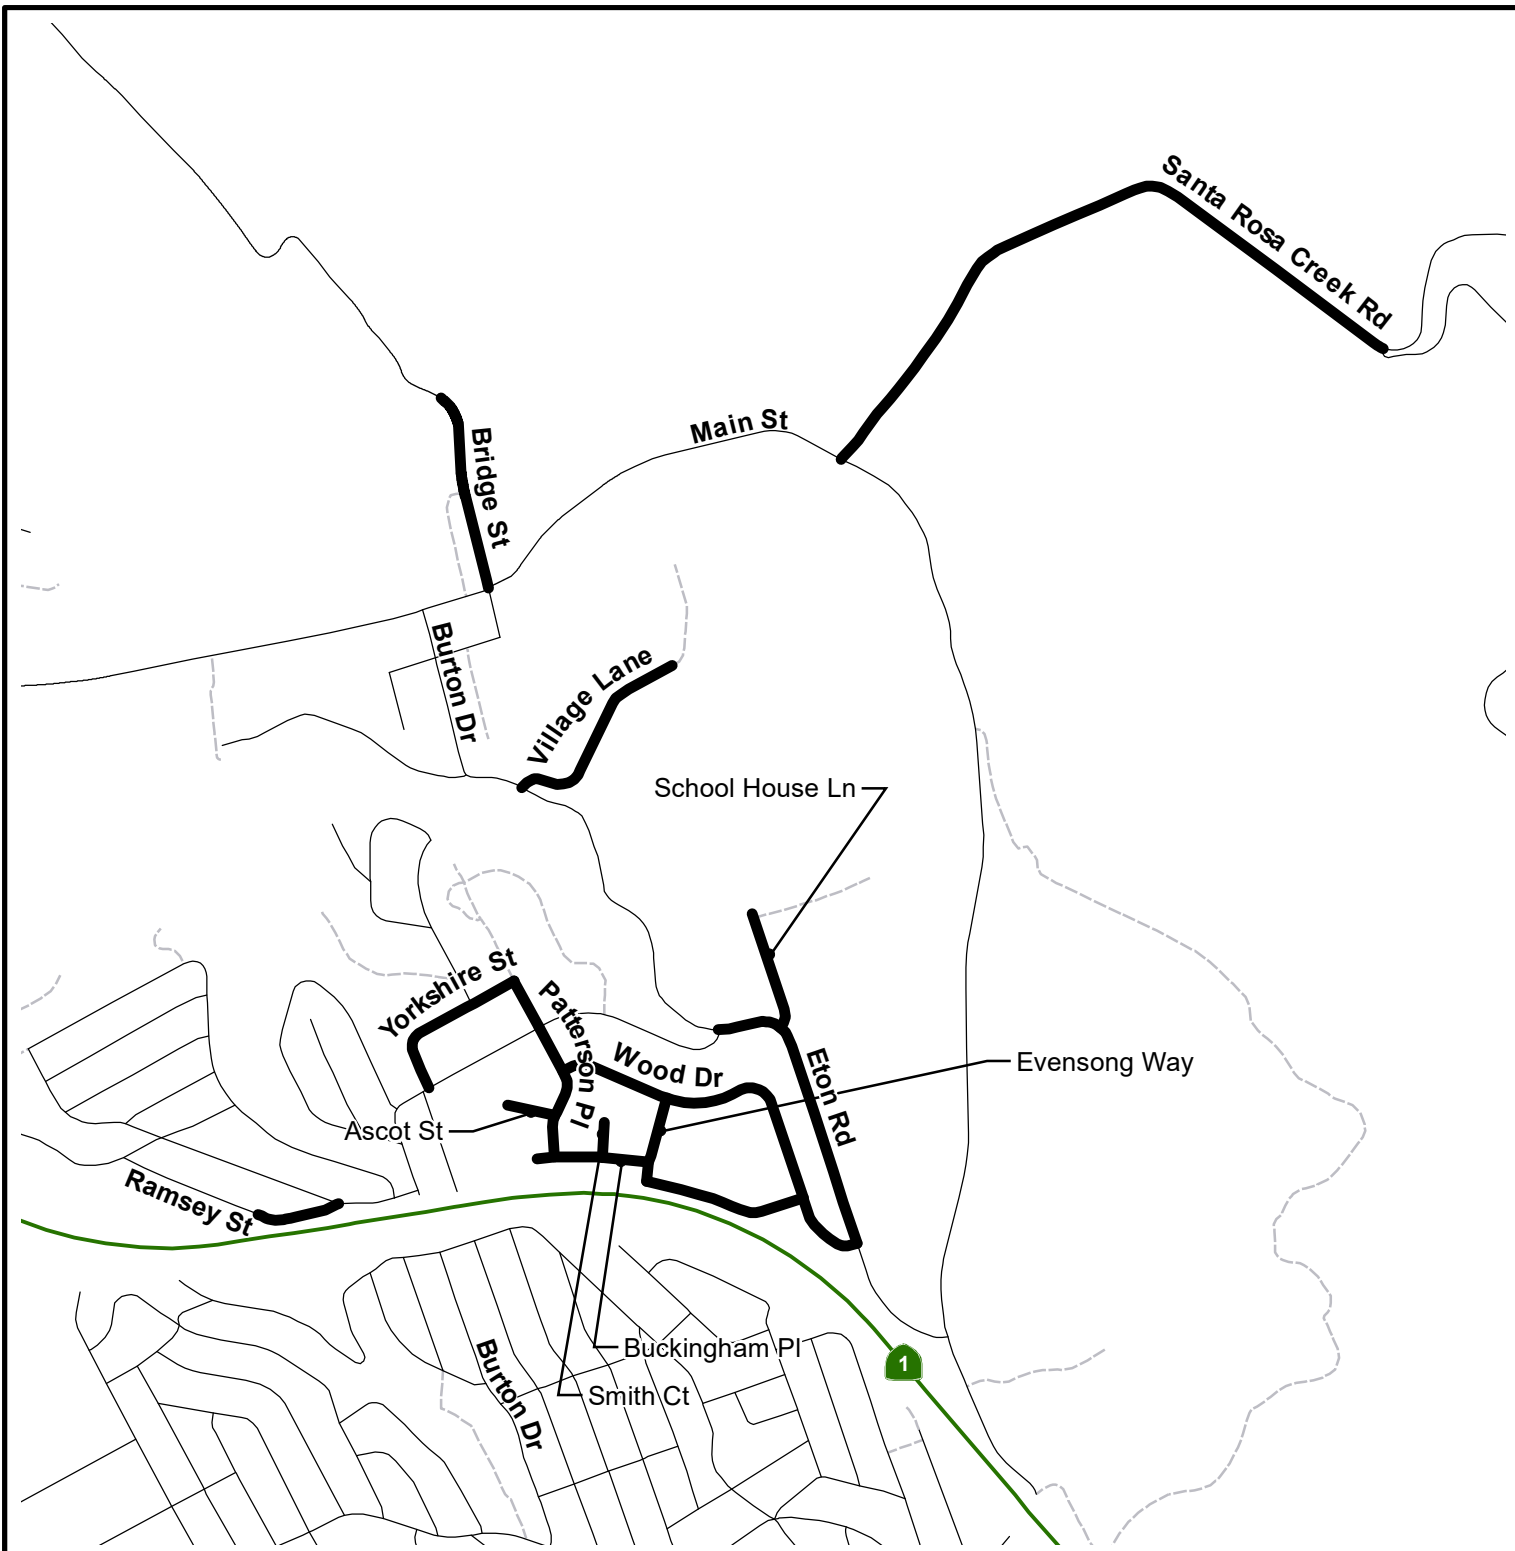

VICINITY MAP
Asphalt Overlay
Various County Roads
SITE 1 - North Cambria, CA
PROJECT NO. 300628
 COUNTY OF SAN LUIS OBISPO
 DEPARTMENT OF PUBLIC WORKS

1:12,000
 0 500 1,000
 Feet

Map by: BJclose
 Date: 9/3/2021

VICINITY MAP
Asphalt Overlay
Various County Roads
SITE 2 - North Cambria, CA
PROJECT NO. 300628
 COUNTY OF SAN LUIS OBISPO
 DEPARTMENT OF PUBLIC WORKS

1:12,000
 0 500 1,000
 Feet

Map by: BJclose
 Date: 9/3/2021

VICINITY MAP
Asphalt Overlay
Various County Roads
SITE 3 - South Cambria, CA
PROJECT NO. 300628
 COUNTY OF SAN LUIS OBISPO
 DEPARTMENT OF PUBLIC WORKS

1:12,000
 0 500 1,000
 Feet

Map by: BJclose
 Date: 9/3/2021